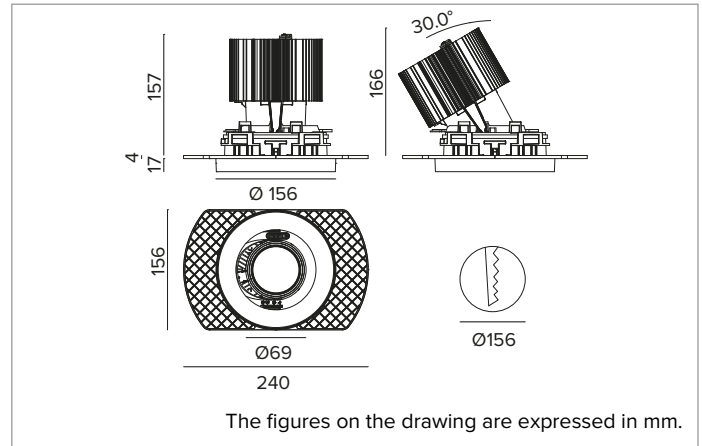

1T8639ELTR | CCTEVO ARCHITECTURAL 160

Adjustable recessed LED projector in a trimless version

		3000K	H(m)	D(m)	Emax(lx)	
		Ra90		33°		
		Fixture Power	74W	1	0.60	14461
		Source Flux	7558lm	2	1.20	3615
		Fixture Flux	5483lm	3	1.80	1607
		Efficacy	74lm/W	4	2.40	904
TS1281	Imax=1913cd/klm	Imax	14461cd	5	3.00	578

CCT nominal: 3000K

Lifetime (L80/B10): >50000h tq +25°C

ILLUMINOTECHNICAL CHARACTERISTICS

FL - precision optics with a black silicone cut off ring. Version with a convex faceted highly reflective anodised aluminium reflector and a holographic diffusion filter. UGR<19 (EN 12464-1).

Optic: REFLECTOR

Beam angles: FL (33°)

Optical efficiency: 73%

Fixture flux: 5483lm

Luminous efficacy: 74lm/W

Photobiological safety: Compliant with RG1 low risk group

MECHANICAL CHARACTERISTICS

Die-cast black painted anodised aluminium body and dissipator. Black colour cover. The optical unit can be adjusted up to 30° on the vertical plane with a mechanical beam locking system and a graduated scale, and 358° on the horizontal plane. Trimless version with a load-bearing element for installation and finishing in plasterboard.

Colour and finish: Deep black

Weight: 1.55Kg

Version: TRIMLESS HO

Degree of protection: IP20 for recessed part

Degree of protection: IP40 for exposed part

ELECTRICAL CHARACTERISTICS

Integrated electronic ON-OFF driver.