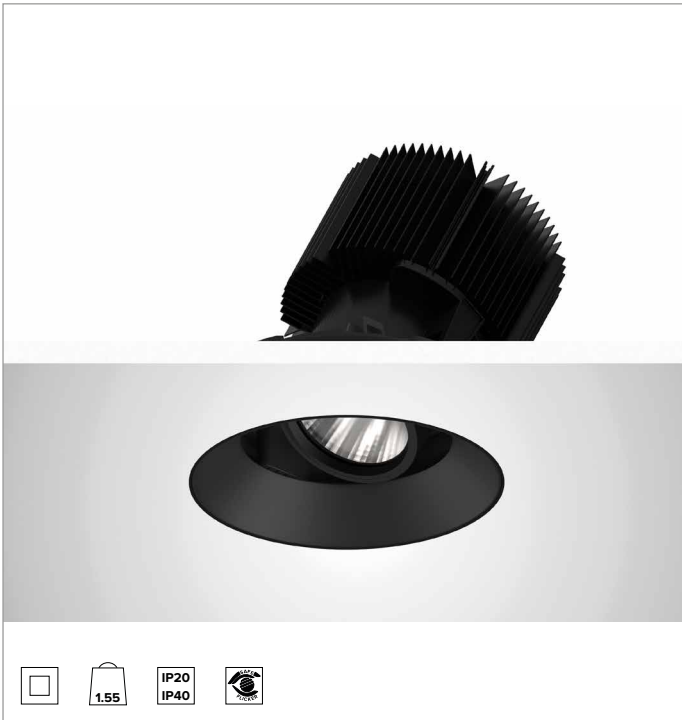

1T8639ELTR | CCTEVO ARCHITECTURAL 160

Adjustable recessed LED projector in a trimless version

		3000K	H(m)	D(m)	Emax(lx)	
		Ra90		33°		
		Fixture Power	74W	1	0.60	14461
		Source Flux	7558lm	2	1.20	3615
		Fixture Flux	5483lm	3	1.80	1607
		Efficacy	74lm/W	4	2.40	904
TS1281	Imax=1913cd/klm	Imax	14461cd	5	3.00	578

CCT nominal: 3000K

Lifetime (L80/B10): >50000h tq +25°C

ILLUMINOTECHNICAL CHARACTERISTICS

FL - precision optics with a black silicone cut off ring. Version with a convex faceted highly reflective anodised aluminium reflector and a holographic diffusion filter. UGR<19 (EN 12464-1).

Optic: REFLECTOR

Beam angles: FL (33°)

Optical efficiency: 73%

Fixture flux: 5483lm

Luminous efficacy: 74lm/W

Photobiological safety: Compliant with RG1 low risk group

MECHANICAL CHARACTERISTICS

Die-cast black painted anodised aluminium body and dissipator. Black colour cover. The optical unit can be adjusted up to 30° on the vertical plane with a mechanical beam locking system and a graduated scale, and 358° on the horizontal plane. Trimless version with a load-bearing element for installation and finishing in plasterboard.

Colour and finish: Deep black

Weight: 1.55Kg

Version: TRIMLESS HO

Degree of protection: IP20 for recessed part

Degree of protection: IP40 for exposed part

ELECTRICAL CHARACTERISTICS

Integrated electronic ON-OFF driver.